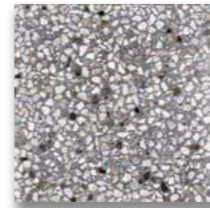

MOSAICO CUSTOMIZATION

MOSAICO COLOR PALETTE

WHITE

BEIGE

YELLOW

GREEN

NATURAL CEMENT

CAFE AU LAIT

PINK

BRICK

GREY

BLACK

Mosaico tiles can be customized by selecting various combinations of marble chip type, marble chip size, and the color applied to the cement mix from the palettes below.

MOSAICO CHIP TYPE