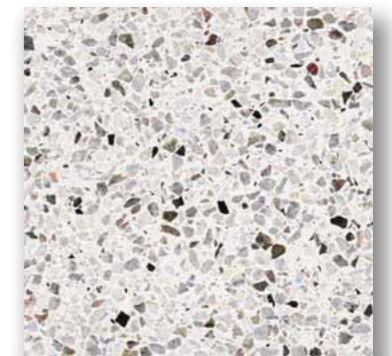

MOSAICO CUSTOMIZATION

MOSAICO COLOR PALETTE

WHITE

BEIGE

YELLOW

GREEN

NATURAL CEMENT

CAFE AU LAIT

PINK

BRICK

GREY

BLACK

Mosaico tiles can be customized by selecting various combinations of marble chip type, marble chip size, and the color applied to the cement mix from the palettes below.

MOSAICO CHIP TYPE

BLACK CHIP

BRESCIA CHIP

GALALA CHIP

PINK CHIP

GREEN CHIP

KARARA CHIP

MOSAICO CHIP SIZE

15mm CHIP