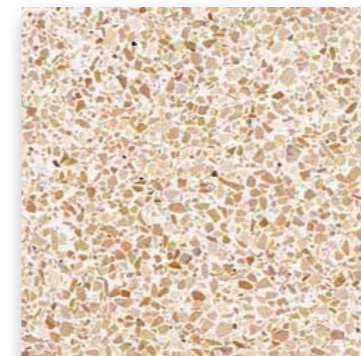

MOSAICO CUSTOMIZATION

MOSAICO COLOR PALETTE

WHITE

BEIGE

YELLOW

GREEN

NATURAL CEMENT

CAFE AU LAIT

PINK

BRICK

GREY

BLACK

Mosaico tiles can be customized by selecting various combinations of marble chip type, marble chip size, and the color applied to the cement mix from the palettes below.

MOSAICO CHIP TYPE

BLACK CHIP

BRESCIA CHIP

GALALA CHIP

PINK CHIP

GREEN CHIP

KARARA CHIP

MOSAICO CHIP SIZE

15mm CHIP